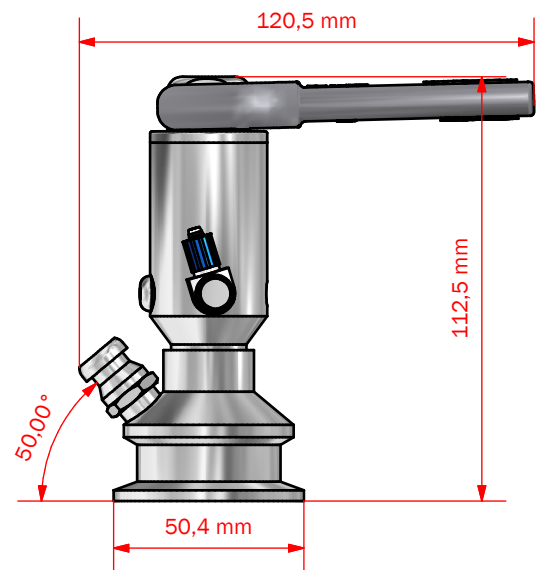

FEATURES

-  Installation: Clamp connection 1" N/A (DIN)
-  Operation: Pneumatically operated
-  Outlet: Hose piece - other types are available as accessories
-  Membrane: EPDM (PTFE & Silicone available)

· Steel parts	AISI 316L (1.4404)
· Steel parts	AISI 303L (1.4305)

Surface Treatment

· Outer Surface	Machined
· Inner Surface	$\leq Ra 0.8 \mu m$

Pressure & Temperature

· Pressure	0 - 6 bar (g) / 0 - 87 psi (g)
· Temperature	1 - 130°C / 34 - 266° F
· Air Supply	4 - 6 bar (g) / 58 - 87 psi (g)

Net Weight

· Kg/lbs	0,706 kg / 1,56 lbs
----------	---------------------

Spareparts

300119	O-ring
550170	Screw for air fitting
550184	O-ring
600052	Membrane
600839	Swivel elbow for air cylinder
800830	O-ring
830149	Bushing
830825	O-ring

Manual Valve					Pneumatic Valve				
	Tank welding	Pipe welding	1/2" Clamp connection	1" Clamp connection	Tank welding	Pipe welding	1/2" Clamp connection	1" Clamp connection	
Hose Piece									
Silicone	830141	831141	832141	832241	830144	831144	832144	832244	
EPDM	830141EPDM	831141EPDM	832141EPDM	832241EPDM	830144EPDM	831144EPDM	832144EPDM	832244EPDM	
PTFE	830141PTFE	831141PTFE	832141PTFE	832241PTFE	830144PTFE	831144PTFE	832144PTFE	832244PTFE	
Parts & Accessories for Simplex™									
									
	830107	830121	830825	600825	600051	600052	850055		