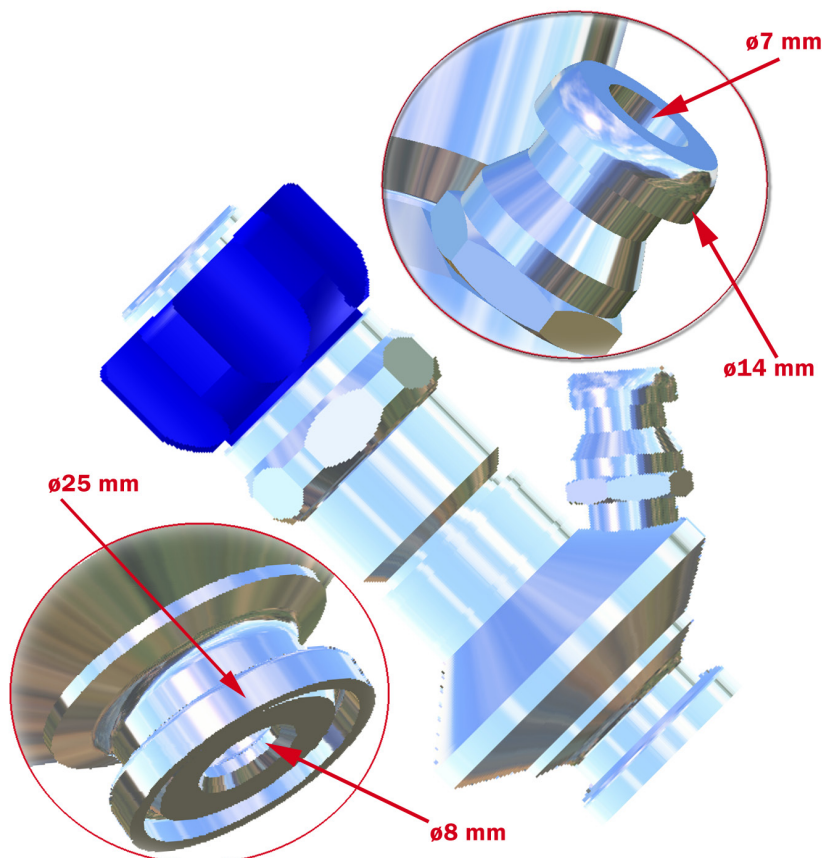

FEATURES

To be installed with clamp.

The outlet is a hose piece - other types are available as accessories.

Manually operated by means of turn knob

EPDM (PTFE & silicone available)

CERTIFICATION

EHEDG CIP

3.1

- Steel parts AISI 316L (1.4404)
- Steel parts AISI 303 (1.4305)
- Turn knob Delrin Acetal Resin

Surface treatment

- Outer surface Machined
- Inner surface ≤ Ra 0.8 µm

Pressure & temperature

- Pressure 0-6 bar / 0 - 87 psi
- Temperature 1-130 °C / 34°F - 266°F

Net weight

- Kg/lb 0,65 / 1,43

Spareparts

- Membrane 600052 (EPDM)
- O-ring 830825

		Manual Valve			Pneumatic Valve			
		Pipe welding	Tank welding	1/2" Clamp connection	1" Clamp connection	Pipe welding	Tank welding	1" Clamp connection
	Hose Piece							
		831141	830141	832141	832241	811144	810144	812144
	Silicone	831141EPDM	830141EPDM	832141EPDM	832241EPDM	811144EPDM	810144EPDM	812144EPDM
	PTFE	831141PTFE	830141PTFE	832141PTFE	832241PTFE	811144PTFE	810144PTFE	812144PTFE
Accessories								
	Outlet							
		830107	830121					