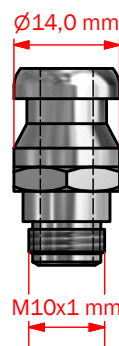

Material (without product contact)

· Steel parts   AISI 316L (1.4404)

Pressure & Temperature

· Pressure   -
· Temperature   -
· Surface   Electropolished

Net Weight

· Kg/lbs   0,016 kg / 0,04 lbs

Spareparts

-   NOT APPLICABLE