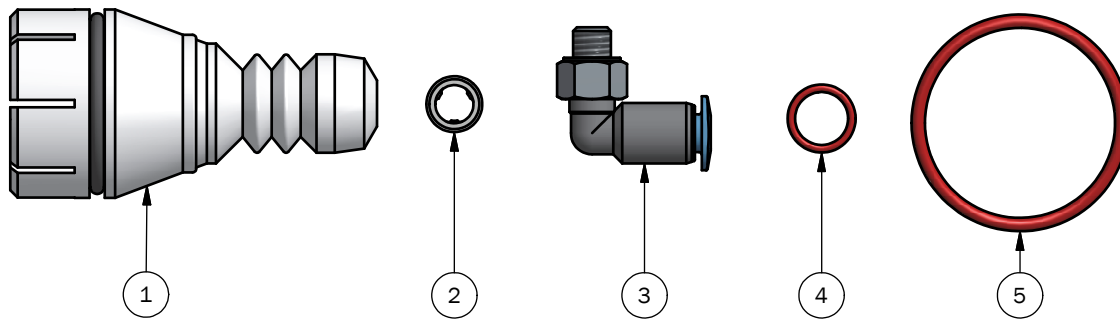

PARTS FOR REFLEX

ART. NO. 778801PTFE

PART LIST

ITEM	QTY	PART NUMBER	TITLE	MATERIAL
1	1	880055	MEMBRANE REFLEX PTFE	
2	2	550184	10 PACK O-RING FESTO SCREW	Stainless Steel
3	2	600838	SWIVEL ELBOW F/ ACTUATOR OD 4 MM	Zinc
4	1	830825	10 PACK O-RING 7,00x1,00 SILICONE (FDA)	Silicone (red)
5	1	880826	10 PACK O-RING 25,12 x 1,78 SILICONE	Silicone (red)

SPARE PART KIT 778801 PTFE FOR:

- 885501 REFLEX VALVE TYPE T/N PTFE
- 885503 REFLEX VALVE TYPE C2"/N PTFE
- 885505 REFLEX VALVE TYPE C2"/N W/TC PTFE
- 885506 REFLEX VALVE TYPE T/N W/TC PTFE
- 885507 REFLEX TYPE T WE PTFE
- 885510 REFLEX VALVE TYPE P/N W/TC PTFE
- 885511 REFLEX VALVE TYPE P/N PTFE
- 885517 REFLEX TYPE P/N WE PTFE
- 885521 REFLEX VALVE TYPE C1"/N PTFE
- 885522 REFLEX VALVE TYPE C1" W/TC PTFE
- 885527 REFLEX TYPE C1" WE PTFE