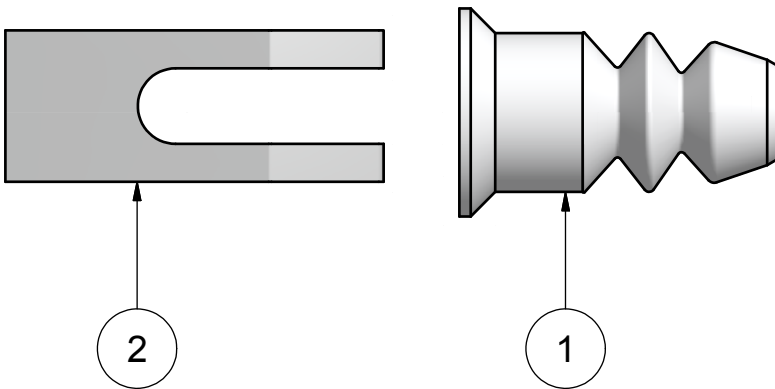

PARTS FOR W25 HEAD 875547

ART. NO. 778747

PART LIST				
ITEM	QTY	PART NUMBER	TITLE	MATERIAL
1	1	870055	MEMBRANE W25 PTFE	PTFE White (TFM 1600)
2	1	870255	TOOL FOR MEMBRANE W25	Aluminum 6061

SPARE PART KIT 778747 FOR:

875547 VALVE HEAD W25 TYPE B, PTFE