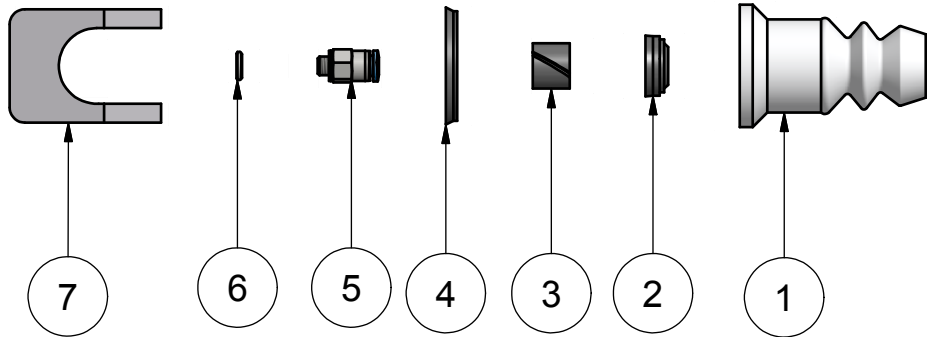

**PARTS FOR W15 HEAD 865544**

**ART. NO. 778644**

**PART LIST**

ITEM	QTY	PART NUMBER	TITLE	MATERIAL
1	1	860055	MEMBRANE W15 PTFE	PTFE (TFM1600)
2	1	850821	10 PACK SCRAPER RING Ø10 X 16,1 X 6	HNBR Black
3	1	850822	10 PACK SLIDE BEARING Ø10	PTFE Black
4	1	850824	10 PACK PISTON RING Ø30 x 22 x 3,25	Silicone (grey)
5	1	600837	AIR FITTING F/ W15	Steel
6	1	550184-1	O-RING FESTO SCREW	Stainless Steel
7	1	860255	TOOL FOR TEFLON MEMBRANE W 15	Aluminum-6061

**SPARE PART KIT 778644 FOR:**

865544 VALVE HEAD W15 TYPE N, PTFE