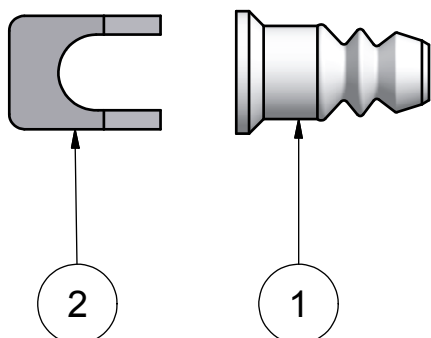

**PARTS FOR W15 HEAD 865541**

**ART. NO. 778641**

<b>PART LIST</b>				
ITEM	QTY	PART NUMBER	TITLE	MATERIAL
1	1	860055	MEMBRANE W15 PTFE	PTFE (TFM1600)
2	1	860255	TOOL FOR TEFLON MEMBRANE W 15	Aluminum-6061

**SPARE PART KIT 778641 FOR:**

865541 VALVE HEAD W15 TYPE H PTFE