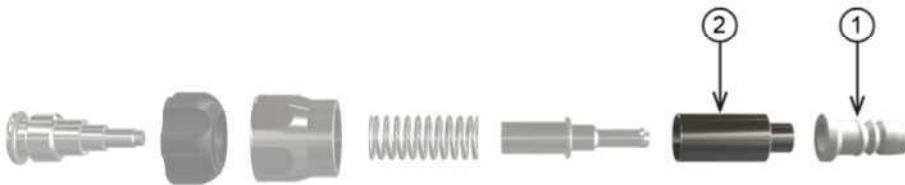

PARTS FOR W9 HEAD 855541/42/43/47

ART. NO. 778541

PART LIST

ITEM	QTY	PART NUMBER	TITLE	MATERIAL
1	1	850055	MEMBRANE W9 PTFE	Teflon PTFE (TFM 1600)
2	1	600149	BUSHING FOR W9 VALVE	AISI 303 / 1.4305
3	1	600255	TOOL FOR MEMBRANE W9 (PTFE)	

SPARE PART KIT 778541 FOR:

855541 VALVE HEAD W9 TYPE H (PTFE)

855542 VALVE HEAD W9 TYPE K (PTFE)

855543 VALVE HEAD W9 TYPE Q (PTFE)

855547 VALVE HEAD W9 TYPE B (PTFE)