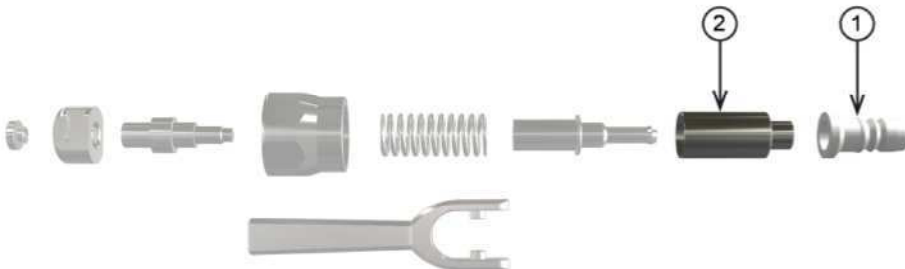

PARTS FOR W9 HEAD 855541/42/43/47

ART. NO. 778541

PART LIST

ITEM	QTY	PART NUMBER	TITLE	MATERIAL
1	1	850055	MEMBRANE W9 PTFE	Teflon PTFE (TFM 1600)
2	1	600149	BUSHING FOR W9 VALVE	AISI 303 / 1.4305
3	1	600255	TOOL FOR MEMBRANE W9 (PTFE)	

SPARE PART KIT 778541 FOR:

855541 VALVE HEAD W9 TYPE H (PTFE)

855542 VALVE HEAD W9 TYPE K (PTFE)

855543 VALVE HEAD W9 TYPE Q (PTFE)

855547 VALVE HEAD W9 TYPE B (PTFE)