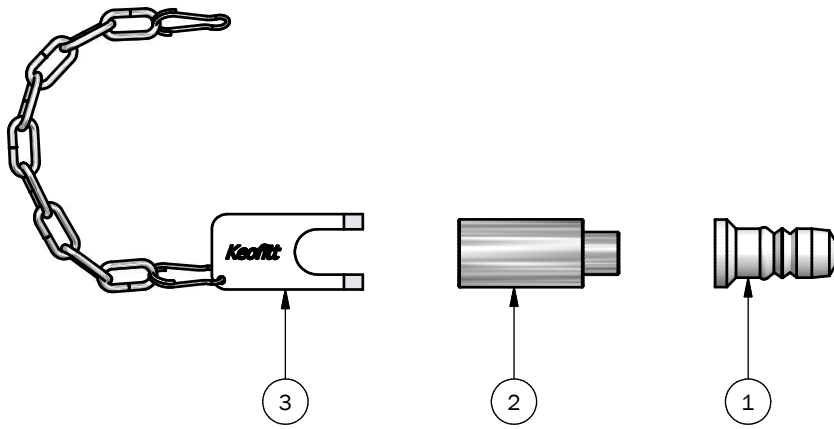

PARTS FOR W9 HEAD 855541/42/43/47

ART. NO. 778541

PART LIST

ITEM	QTY	PART NUMBER	TITLE	MATERIAL
1	1	850055	MEMBRANE W9 PTFE	Teflon PTFE (TFM 1600)
2	1	600149	BUSHING FOR W9 VALVE	AISI 303 / 1.4305
3	1	600255	TOOL FOR MEMBRANE W9 (PTFE)	

SPARE PART KIT 778541 FOR:

855541 VALVE HEAD W9 TYPE H (PTFE)

855542 VALVE HEAD W9 TYPE K (PTFE)

855543 VALVE HEAD W9 TYPE Q (PTFE)

855547 VALVE HEAD W9 TYPE B (PTFE)