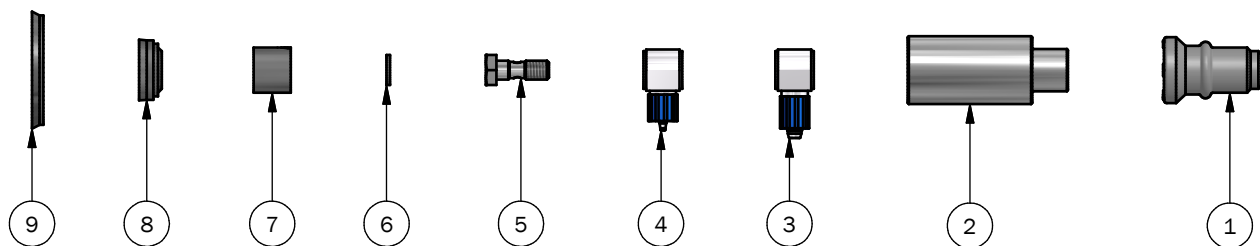

**PARTS FOR W9 HEADS 600044**

**ART. NO. 776044**

**PART LIST**

ITEM	QTY	PART NUMBER	TITLE	MATERIAL
1	1	600051	10 PACK MEMBRANE W9 SILICONE, GREY	Silicone (grey)
2	1	600149	BUSHING FOR W9 VALVE	AISI 303 / 1.4305
3	1	600839	SWIVEL ELBOW F/ ACTUATOR ID 3 MM	Zinc
4	1	600840	SWIVEL ELBOW F/ ACTUATOR ID 2 MM	Zinc
5	1	550170	WATER GAUGE - SCREW M5X16 (FESTO MODEL)	Aisi 316 L / W. 1.4404
6	1	550184	10 PACK O-RING FESTO SCREW	Rubber
7	1	850822	10 PACK SLIDE BEARING Ø10	PTFE Black
8	1	850821	10 PACK SCRAPER RING Ø10 X 16,1 X 6	HNBR Black
9	1	850820	10 PACK PISTON RING Ø32 NBR, BLACK	HNBR Black

**SPARE PART KIT 776044 FOR:**

600044 VALVE HEAD W9 TYPE N