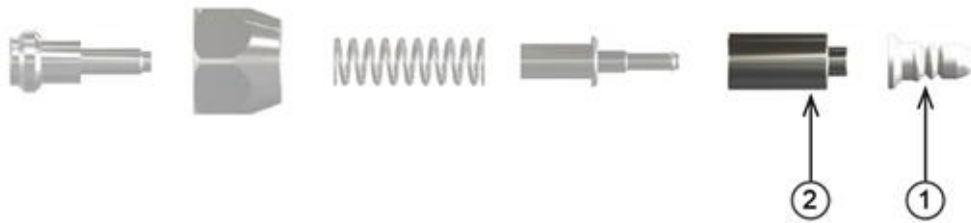

PARTS FOR M4 HEAD 405541/42/43/47

ART. NO. 774041PTFE

Parts List				
ITEM	QTY	PART NUMBER	TITLE	MATERIAL
1	1	400055	MEMBRANE M4, PTFE	PTFE (TFM 1600)
2	1	400149	BUSHING FOR M4 VALVE	AISI 303 (1.4305)
3	1	400255	TOOL FOR MEMBRANE M4 (PTFE)	

SPARE PART KIT 774041PTFE FOR:

405541 VALVE HEAD M4 TYPE H (PTFE)

405542 VALVE HEAD M4 TYPE K (PTFE)

405543 VALVE HEAD M4 TYPE Q (TEFLON)

405547 VALVE HEAD M4 TYPE B (PTFE)