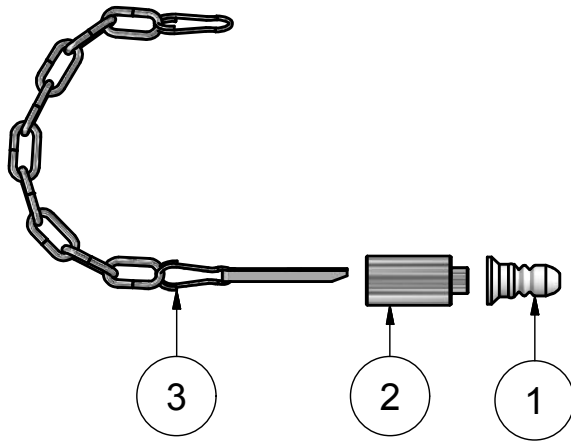

PARTS FOR M4 HEAD 405541/42/43/47

ART. NO. 774041PTFE

Parts List				
ITEM	QTY	PART NUMBER	TITLE	MATERIAL
1	1	400055	MEMBRANE M4, PTFE	PTFE (TFM 1600)
2	1	400149	BUSHING FOR M4 VALVE	AISI 303 (1.4305)
3	1	400255	TOOL FOR MEMBRANE M4 (PTFE)	

SPARE PART KIT 774041PTFE FOR:

405541 VALVE HEAD M4 TYPE H (PTFE)

405542 VALVE HEAD M4 TYPE K (PTFE)

405543 VALVE HEAD M4 TYPE Q (TEFLON)

405547 VALVE HEAD M4 TYPE B (PTFE)