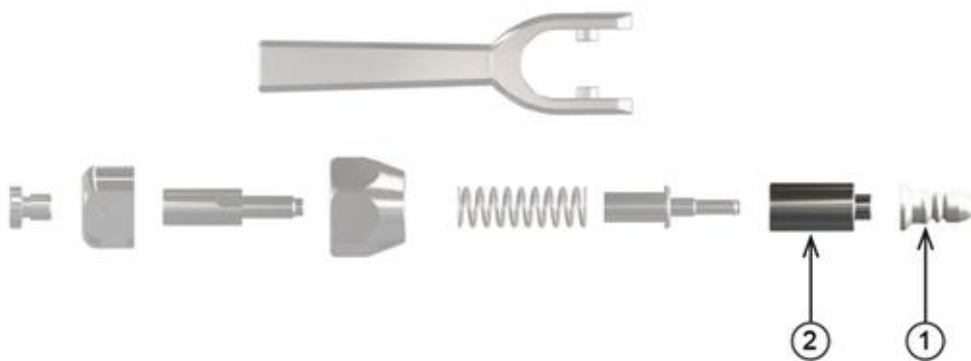

PARTS FOR M4 HEAD 405541/42/43/47

ART. NO. 774041PTFE

Parts List				
ITEM	QTY	PART NUMBER	TITLE	MATERIAL
1	1	400055	MEMBRANE M4, PTFE	PTFE (TFM 1600)
2	1	400149	BUSHING FOR M4 VALVE	AISI 303 (1.4305)
3	1	400255	TOOL FOR MEMBRANE M4 (PTFE)	

SPARE PART KIT 774041PTFE FOR:

405541 VALVE HEAD M4 TYPE H (PTFE)

405542 VALVE HEAD M4 TYPE K (PTFE)

405543 VALVE HEAD M4 TYPE Q (TEFLON)

405547 VALVE HEAD M4 TYPE B (PTFE)