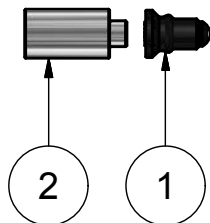

PARTS FOR M4 HEAD 400041E/42E/43E/47E

ART. NO. 774041EPDM

Parts List				
ITEM	QTY	PART NUMBER	TITLE	MATERIAL
1	1	400052	10 PACK MEMBRANE M4 EPDM, BLACK	EPDM (black)
2	1	400149	BUSHING FOR M4 VALVE	AISI 303 (1.4305)

SPARE PART KIT 774041EPDM FOR:

400041E VALVE HEAD M4 TYPE H, EPDM

400042E VALVE HEAD M4 TYPE K, EPDM

400043E VALVE HEAD M4 TYPE Q, EPDM

400047E VALVE HEAD M4 TYPE B, EPDM