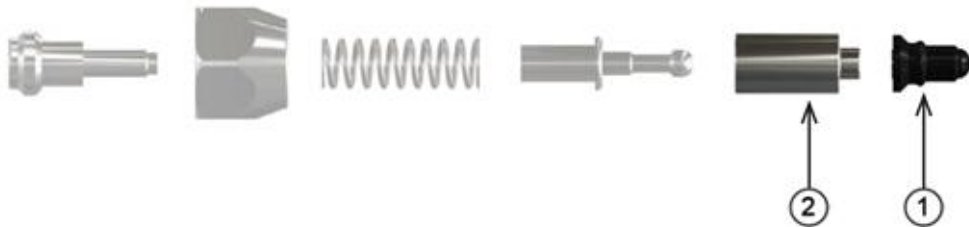

PARTS FOR M4 HEAD 400041E/42E/43E/47E

ART. NO. 774041EPDM

Parts List				
ITEM	QTY	PART NUMBER	TITLE	MATERIAL
1	1	400052	10 PACK MEMBRANE M4 EPDM, BLACK	EPDM (black)
2	1	400149	BUSHING FOR M4 VALVE	AISI 303 (1.4305)

SPARE PART KIT 774041EPDM FOR:

400041E VALVE HEAD M4 TYPE H, EPDM

400042E VALVE HEAD M4 TYPE K, EPDM

400043E VALVE HEAD M4 TYPE Q, EPDM

400047E VALVE HEAD M4 TYPE B, EPDM