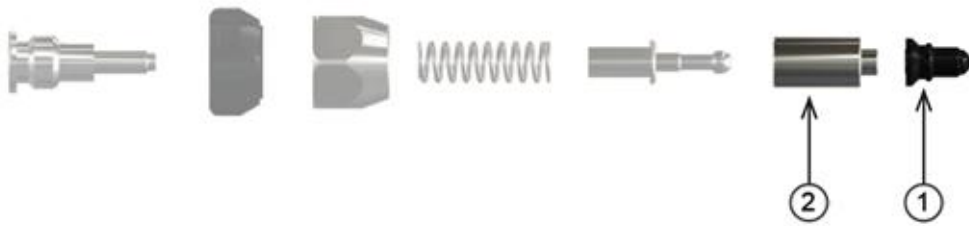

PARTS FOR M4 HEAD 400041E/42E/43E/47E

ART. NO. 774041EPDM

Parts List				
ITEM	QTY	PART NUMBER	TITLE	MATERIAL
1	1	400052	10 PACK MEMBRANE M4 EPDM, BLACK	EPDM (black)
2	1	400149	BUSHING FOR M4 VALVE	AISI 303 (1.4305)

SPARE PART KIT 774041EPDM FOR:

400041E VALVE HEAD M4 TYPE H, EPDM

400042E VALVE HEAD M4 TYPE K, EPDM

400043E VALVE HEAD M4 TYPE Q, EPDM

400047E VALVE HEAD M4 TYPE B, EPDM