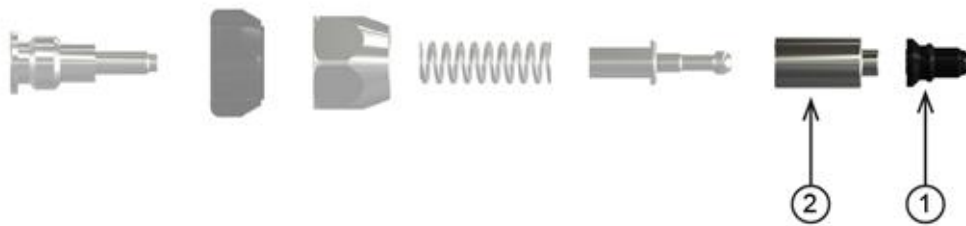

PARTS FOR M4 HEAD 400041/42/43/47

ART. NO. 774041

Parts List				
ITEM	QTY	PART NUMBER	TITLE	MATERIAL
1	1	400051	10 PACK MEMBRANE M4 SILICONE, GREY	Silicone QBF-60
2	1	400149	BUSHING FOR M4 VALVE	AISI 303 (1.4305)

SPARE PART KIT 774041 FOR:

4000410 VALVE HEAD M4 TYPE H

400042 VALVE HEAD M4 TYPE K

400043 VALVE HEAD M4 TYPE Q

400047 VALVE HEAD M4 TYPE B