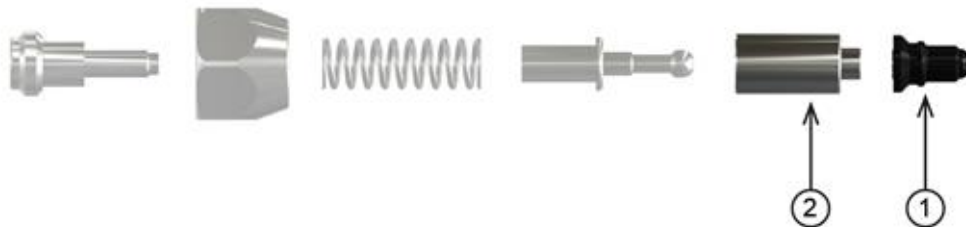

PARTS FOR M4 HEAD 400041/42/43/47

ART. NO. 774041

Parts List				
ITEM	QTY	PART NUMBER	TITLE	MATERIAL
1	1	400051	10 PACK MEMBRANE M4 SILICONE, GREY	Silicone QBF-60
2	1	400149	BUSHING FOR M4 VALVE	AISI 303 (1.4305)

SPARE PART KIT 774041 FOR:

4000410 VALVE HEAD M4 TYPE H

400042 VALVE HEAD M4 TYPE K

400043 VALVE HEAD M4 TYPE Q

400047 VALVE HEAD M4 TYPE B