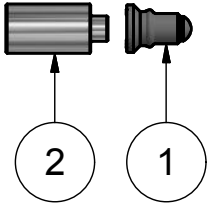

PARTS FOR M4 HEAD 400041/42/43/47

ART. NO. 774041

Parts List				
ITEM	QTY	PART NUMBER	TITLE	MATERIAL
1	1	400051	10 PACK MEMBRANE M4 SILICONE, GREY	Silicone QBF-60
2	1	400149	BUSHING FOR M4 VALVE	AISI 303 (1.4305)

SPARE PART KIT 774041 FOR:

4000410 VALVE HEAD M4 TYPE H

400042 VALVE HEAD M4 TYPE K

400043 VALVE HEAD M4 TYPE Q

400047 VALVE HEAD M4 TYPE B