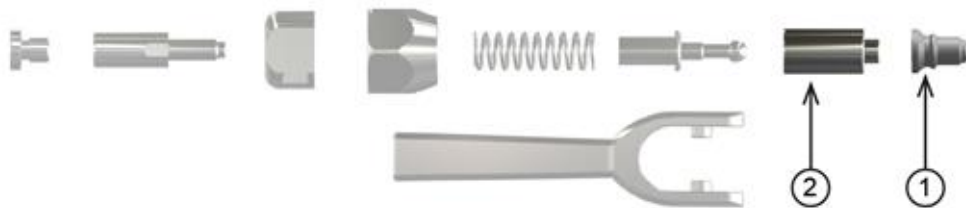

PARTS FOR M4 HEAD 400041/42/43/47

ART. NO. 774041

Parts List				
ITEM	QTY	PART NUMBER	TITLE	MATERIAL
1	1	400051	10 PACK MEMBRANE M4 SILICONE, GREY	Silicone QBF-60
2	1	400149	BUSHING FOR M4 VALVE	AISI 303 (1.4305)

SPARE PART KIT 774041 FOR:

4000410 VALVE HEAD M4 TYPE H

400042 VALVE HEAD M4 TYPE K

400043 VALVE HEAD M4 TYPE Q

400047 VALVE HEAD M4 TYPE B