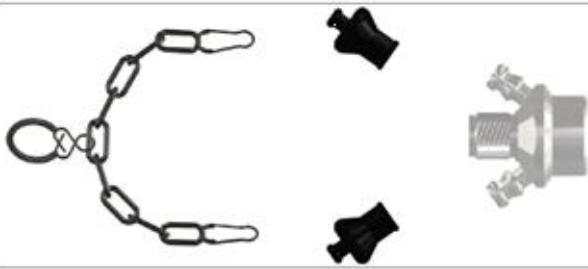

PARTS FOR M4 BODY 400001/11/14/21/22

ART. NO. 774001

Parts List				
ITEM	QTY	PART NUMBE	TITLE	MATERIAL
1	1	400062	10 PACK RUBBER CAP M4	EPDM (black)
2	1	400064	DOUBLE ST.ST. CHAIN M4	

SPARE PART KIT 774001 FOR:

400001 VALVE BODY M4 TYPE T

400011 VALVE BODY M4 TYPE P 1"

400014 VALVE BODY M4 TYPE P NW25

400021 VALVE BODY M4 TYPE C 3/4"

400022 VALVE BODY M4 TYPE C 1"