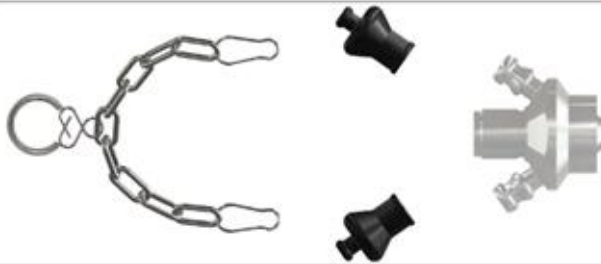

PARTS FOR M4 BODY 400001/11/14/21/22

ART. NO. 774001

Parts List				
ITEM	QTY	PART NUMBE	TITLE	MATERIAL
1	1	400062	10 PACK RUBBER CAP M4	EPDM (black)
2	1	400064	DOUBLE ST.ST. CHAIN M4	

SPARE PART KIT 774001 FOR:

400001 VALVE BODY M4 TYPE T

400011 VALVE BODY M4 TYPE P 1"

400014 VALVE BODY M4 TYPE P NW25

400021 VALVE BODY M4 TYPE C 3/4"

400022 VALVE BODY M4 TYPE C 1"