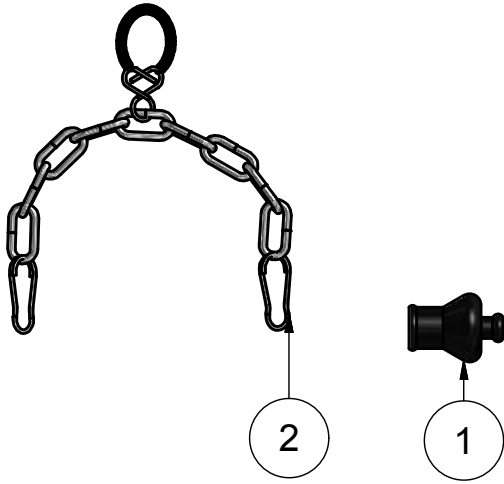

PARTS FOR M4 BODY 400001/11/14/21/22

ART. NO. 774001

Parts List				
ITEM	QTY	PART NUMBE	TITLE	MATERIAL
1	1	400062	10 PACK RUBBER CAP M4	EPDM (black)
2	1	400064	DOUBLE ST.ST. CHAIN M4	

SPARE PART KIT 774001 FOR:

400001 VALVE BODY M4 TYPE T

400011 VALVE BODY M4 TYPE P 1"

400014 VALVE BODY M4 TYPE P NW25

400021 VALVE BODY M4 TYPE C 3/4"

400022 VALVE BODY M4 TYPE C 1"