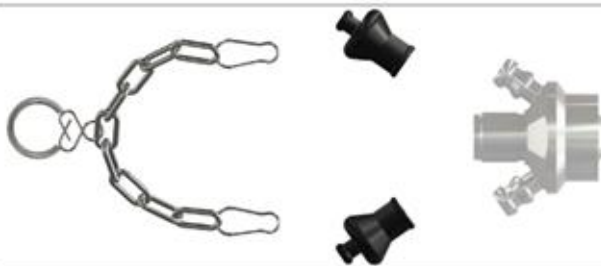

PARTS FOR M4 BODY 400001/11/14/21/22

ART. NO. 774001

Parts List				
ITEM	QTY	PART NUMBE	TITLE	MATERIAL
1	1	400062	10 PACK RUBBER CAP M4	EPDM (black)
2	1	400064	DOUBLE ST.ST. CHAIN M4	

SPARE PART KIT 774001 FOR:

400001 VALVE BODY M4 TYPE T

400011 VALVE BODY M4 TYPE P 1"

400014 VALVE BODY M4 TYPE P NW25

400021 VALVE BODY M4 TYPE C 3/4"

400022 VALVE BODY M4 TYPE C 1"