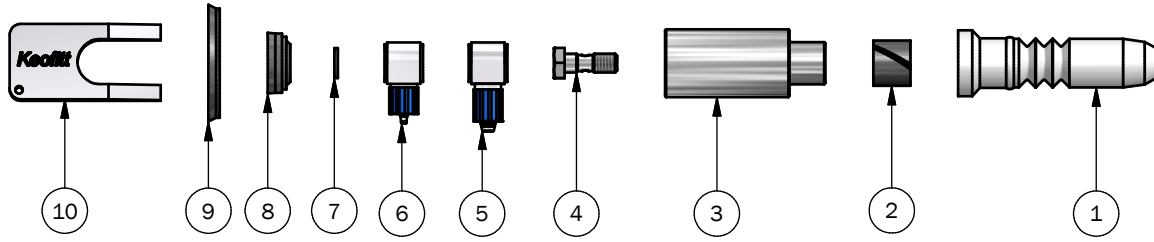

SPARE PARTS FOR I 52 MM HEAD 325544

ART. NO. 773244PTFE

PART LIST

ITEM	QTY	PART NUMBER	TITLE	MATERIAL
1	1	310055	MEMBRANE PTFE I40	PTFE White
2	1	850822	10 PACK SLIDE BEARING Ø10	PTFE Black
3	1	600149	BUSHING FOR W9 VALVE	AISI 303 / 1.4305
4	1	550170	WATER GAUGE - SCREW M5X16 (FESTO MODEL)	Aisi 316 L / W. 1.4404
5	1	600839	SWIVEL ELBOW F/ ACTUATOR ID 3 MM	Zinc
6	1	600840	SWIVEL ELBOW F/ ACTUATOR ID 2 MM	Zinc
7	1	550184	10 PACK O-RING FESTO SCREW	Rubber
8	1	850821	10 PACK SCRAPER RING Ø10 X 16,1 X 6	HNBR Black
9	1	850820	10 PACK PISTON RING Ø32 NBR, BLACK	HNBR Black
10	1	300255	TOOL FOR PTFE MEMBRANE I40 / I52	Aluminum-6061

SPARE PART KIT 773244PTFE FOR:

325544 VALVE HEAD I52 TYPE N (Q), PTFE