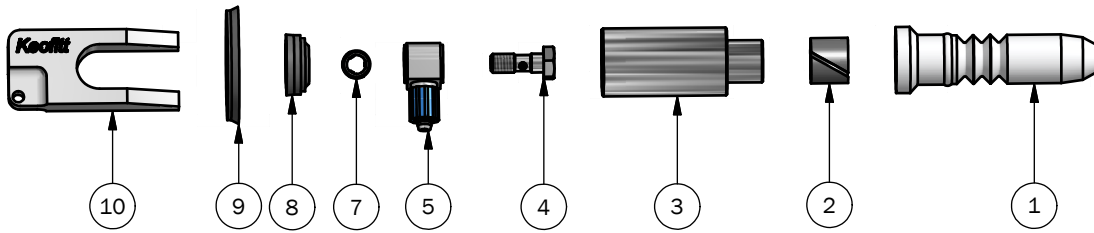

PARTS FOR I 40 MM HEAD 315544

ART. NO. 773144PTFE

PART LIST

ITEM	QTY	PART NUMBER	TITLE	MATERIAL
1	1	310055	MEMBRANE PTFE I40	PTFE White (TFM 1600)
2	1	850822	10 PACK SLIDE BEARING Ø10	PTFE Black
3	1	600149	BUSHING FOR W9 VALVE	AISI 303 / 1.4305
4	1	550170	WATER GAUGE - SCREW M5X16 (FESTO MODEL)	Aisi 316 L / W. 1.4404
5	1	600839	SWIVEL ELBOW F/ ACTUATOR ID 3 MM	Zinc
7	1	550184	10 PACK O-RING FESTO SCREW	Stainless Steel
8	1	850821	10 PACK SCRAPER RING Ø10 X 16,1 X 6	HNBR Black
9	1	850820	10 PACK PISTON RING Ø32 NBR, BLACK	HNBR Black
10	1	300355	TOOL FOR PTFE MEMBRANE I40 / I52	Aluminum-6061

SPARE PART KIT 773144 FOR:

310044 VALVE HEAD I40 TYPE N (Q)