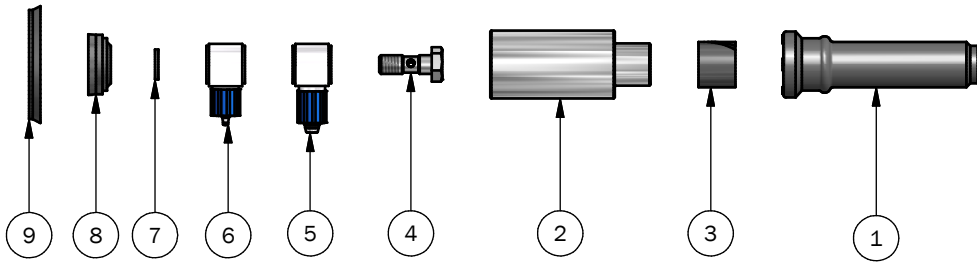

PARTS FOR I 40 MM HEAD 310044

ART. NO. 773144

PART LIST

| ITEM | QTY | PART NUMBER | TITLE | MATERIAL |
|------|-----|-------------|---|------------------------|
| 1 | 1 | 310051 | 10 PACK MEMBRANE I40 SILICONE | Silicone (grey) |
| 2 | 1 | 600149 | BUSHING FOR W9 VALVE | AISI 303 / 1.4305 |
| 3 | 1 | 850822 | 10 PACK SLIDE BEARING Ø10 | PTFE Black |
| 4 | 1 | 550170 | WATER GAUGE - SCREW M5X16 (FESTO MODEL) | Aisi 316 L / W. 1.4404 |
| 5 | 1 | 600839 | SWIVEL ELBOW F/ ACTUATOR ID 3 MM | Zinc |
| 6 | 1 | 600840 | SWIVEL ELBOW F/ ACTUATOR ID 2 MM | Zinc |
| 7 | 1 | 550184 | 10 PACK O-RING FESTO SCREW | Rubber |
| 8 | 1 | 850821 | 10 PACK SCRAPER RING Ø10 X 16,1 X 6 | HNBR Black |
| 9 | 1 | 850820 | 10 PACK PISTON RING Ø32 NBR, BLACK | HNBR Black |

SPARE PART KIT 773144 FOR:

310044 VALVE HEAD I40 TYPE N (Q)