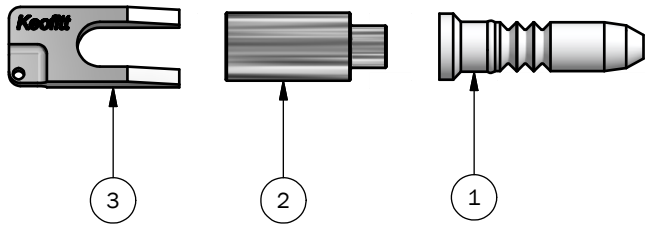

PARTS FOR I 40 MM HEAD 315541/43

ART. NO. 773141PTFE

PART LIST

ITEM	QTY	PART NUMBER	TITLE	MATERIAL
1	1	310055	MEMBRANE PTFE I40	PTFE White (TFM 1600)
2	1	600149	BUSHING FOR W9 VALVE	AISI 303 / 1.4305
3	1	300355	TOOL FOR PTFE MEMBRANE I40 / I52	Aluminum-6061

SPARE PART KIT 773141PTFE FOR:

315541 VALVE HEAD I40 TYPE H PTFE

315543 VALVE HEAD I40 TYPE Q PTFE