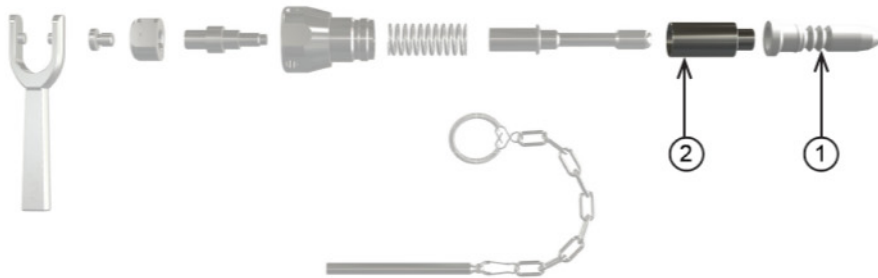

PARTS FOR I 40 MM HEAD 315541/43

ART. NO. 773141PTFE

PART LIST

ITEM	QTY	PART NUMBER	TITLE	MATERIAL
1	1	310055	MEMBRANE PTFE I40	PTFE White (TFM 1600)
2	1	600149	BUSHING FOR W9 VALVE	AISI 303 / 1.4305
3	1	300355	TOOL FOR PTFE MEMBRANE I40 / I52	Aluminum-6061

SPARE PART KIT 773141PTFE FOR:

315541 VALVE HEAD I40 TYPE H PTFE

315543 VALVE HEAD I40 TYPE Q PTFE