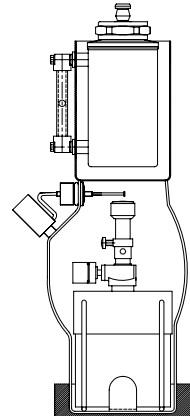

**WARNING:** Use only C206 type gas canister for this product.  
 Other types will not fit and seal, which may result in serious injuries.

Steam boiler  
 Item no.: 550000

<b>Where to use :</b>	With Keofitt steam boiler	
<b>How to use:</b>	Insert on steam boiler.	
<b>Material:</b>		
Steel Parts:	AISI 316L(1.4404)	
Gauge:	Plastic	
<b>Key measurements</b>		
Drawing part A:	90 mm.	3.54 In.
Measurement:	0-250 ml.	0 – 8.5 oz.
Net weight:	0.04 kg./pc	0.09 lb