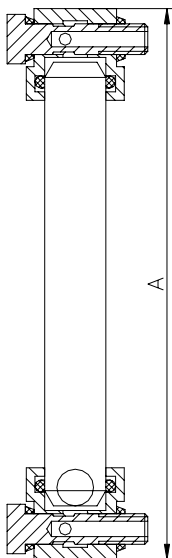

**WARNING:** Use only C206 type gas canister for this product.  
 Other types will not fit and seal, which may result in serious injuries.

Steam boiler  
 Item no.: 550000

<b>Where to use :</b>	With Keofitt steam boiler	
<b>How to use:</b>	Insert on steam boiler.	
<b>Material:</b>		
Steel Parts:	AISI 316L(1.4404)	
Gauge:	Plastic	
<b>Key measurements</b>		
Drawing part A:	90 mm.	3.54 In.
Measurement:	0-250 ml.	0 – 8.5 oz.
Net weight:	0.04 kg./pc	0.09 lb