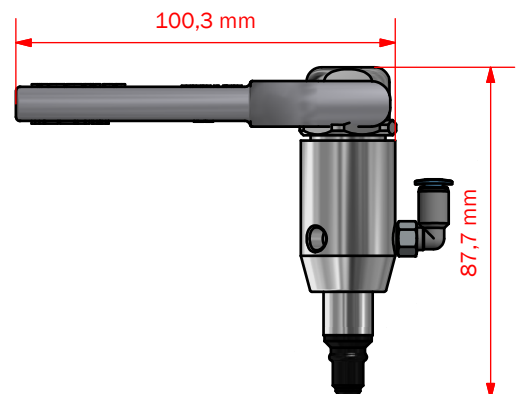

FEATURES

-  Installation: Threaded socket connection M16x1
-  Operation: Pneumatically operated/lever handle
-  Inlet / Outlet: Depending on choice of valve body
-  Membrane: EPDM (EPL-60 - black)

CERTIFICATION*

· Conforms to 3-A · EHEDG CIP · EU 1935/2004

TECHNICAL DATA

Material (product contact)

· Membrane EPDM (EPL-60 - black)

Material (without product contact)

· Steel parts AISI 303L (1.4305)
· Steel parts AISI 316L (1.4404)

Net Weight

· Kg/lbs 0.275 kg / 0,61 lbs

Spareparts

774044EPDM PARTS FOR M4 HEAD 400044E

Festo Fitting QSML-M5-4

M 4 BODIES

		Connection bodies					Welding bodies					
		Thread M28x1,5	Clamp 1"	Clamp 1/2"	Varivent Ø68	Varivent Ø50	Pipe Welding NW25	Pipe Welding 1"	Tank Welding Ø28			
	Hose Piece											
	Mini Tri-Clamp	400031	400022	400021	400009	400010	400014	400011	400001			
	Thread M12x0,75	Not available	Not available	Not available	Not available	Not available	Not available	Not available	Not available			