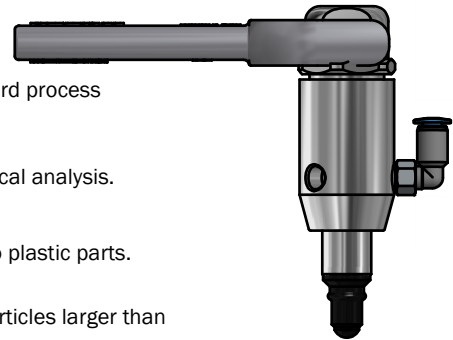

VALVE HEAD M4 TYPE N, EPDM

ART. NO. 400044E

GENERAL

-  The KEOFIT CLASSIC M4 Sampling Valve is the smallest KEOFIT sampling valve. Numerous standard process connections, membranes and valve heads allow for +120 M4 valve configurations.
-  The sampling valve can be used for any process sampling for microbiological, chemical and/or physical analysis.
-  The valve can be cleaned by means of CIP (EHEDG certified). Not recommended for autoclave due to plastic parts.
-  The product to be sampled should have a maximum viscosity of 0-100 cP and should not contain particles larger than 1,5 mm diameter.

FEATURES

-  Installation: Threaded socket connection M16x1
-  Operation: Pneumatically operated/lever handle
-  Inlet / Outlet: Depending on choice of valve body
-  Membrane: EPDM (EPL-60 - black)

CERTIFICATION*