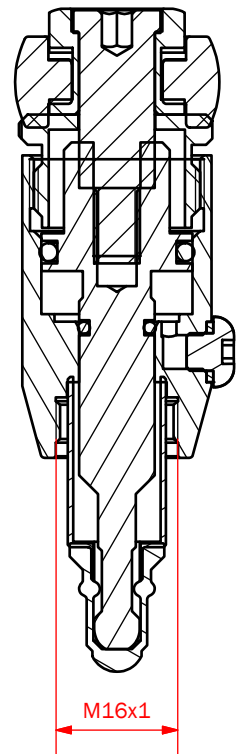

VALVE HEAD M4 TYPE N, EPDM

ART. NO. 400044E

GENERAL

-  The KEOFIT CLASSIC M4 Sampling Valve is the smallest KEOFIT sampling valve. Numerous standard process connections, membranes and valve heads allow for +120 M4 valve configurations.
-  The sampling valve can be used for any process sampling for microbiological, chemical and/or physical analysis.
-  The valve can be cleaned by means of CIP (EHEDG certified). Not recommended for autoclave due to plastic parts.
-  The product to be sampled should have a maximum viscosity of 0-100 cP and should not contain particles larger than 1,5 mm diameter.

FEATURES

-  Installation: Threaded socket connection M16x1
-  Operation: Pneumatically operated/lever handle
-  Inlet / Outlet: Depending on choice of valve body
-  Membrane: EPDM (EPL-60 - black)

CERTIFICATION*

· Conforms to 3-A · EHEDG CIP · EU 1935/2004

TECHNICAL DATA

Material (product contact)

· Membrane EPDM (EPL-60 - black)

Material (without product contact)

· Steel parts AISI 303L (1.4305)
· Steel parts AISI 316L (1.4404)

Net Weight

· Kg/lbs 0.275 kg / 0,61 lbs

Spareparts

774044EPDM PARTS FOR M4 HEAD 400044E

Festo Fitting QSML-M5-4

M 4 BODIES

		Connection bodies					Welding bodies					
		Thread M28x1,5	Clamp 1"	Clamp 1/2"	Varivent Ø68	Varivent Ø50	Pipe Welding NW25	Pipe Welding 1"	Tank Welding Ø28			
	Hose Piece											
	Mini Tri-Clamp	400031	400022	400021	400009	400010	400014	400011	400001			
	Thread M12x0,75	Not available	Not available	Not available	Not available	Not available	Not available	Not available	Not available			