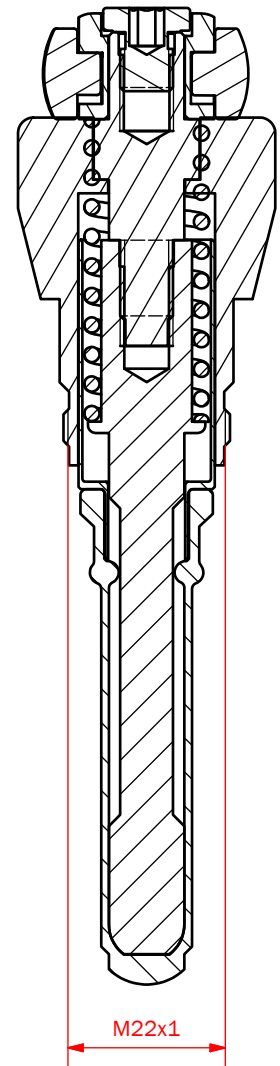

## VALVE HEAD I52 TYPE Q

ART. NO. 320043

### FEATURES

-  Installation: 52 mm Ingold port
-  Operation: Lever handle
-  Inlet / Outlet: Depending on choice of valve body
-  Membrane: Silicone (QBF-65 - grey)

#### Material (without product contact)

· Steel parts                    AISI 303L (1.4305)  
· Steel parts                    AISI 316L (1.4404)  
· Lever handle                 AISI 316 (1.4404)

#### Spareparts

773241                         SPARE PARTS FOR I 52 MM HEAD 320041/43

	Standard for 40 mm port length	Standard for 52 mm port length
Hose Piece	<p>Not available</p>	<p>Not available</p>
Mini Tri-Clamp	<p>310002</p> 	<p>320002</p> 
Welding liner	<p>310005</p> 	<p>320005</p> 
	<p>On request</p>	<p>On request</p>
	<p>320007</p> 	<p>Not available</p>