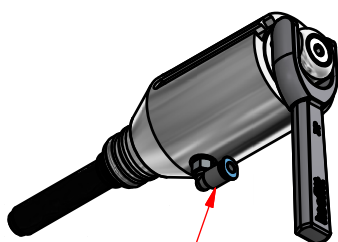

FEATURES

-  Installation: 40 mm Ingold port
-  Operation: Pneumatically operated/lever handle
-  Inlet / Outlet: Depending on choice of valve body
-  Membrane: EPDM (EPL-60 - black)

CERTIFICATION*

· Conforms to 3-A · EHEDG CIP · 3.1 Material Certificate · EU 1935/2004

Net Weight

· Kg/lbs 0,964 kg / 2,13 lbs

Spareparts

773144E SPARE PARTS FOR I 40 MM HEAD 310044E

Festo Fitting QSML-M5-4

| Hose Piece | Standard for 40 mm port length | Standard for 52 mm port length | |
|----------------|--|---|--|
| Mini Tri-Clamp | <p>Not available</p>  <p>310002</p> | <p>Not available</p>  <p>320002</p> | <p>Not available</p>  <p>320005</p> |
| Welding liner | <p>On request</p> | <p>On request</p> | <p>On request</p> |
| | <p>On request</p> | <p>On request</p> | <p>On request</p>  <p>320007</p> |