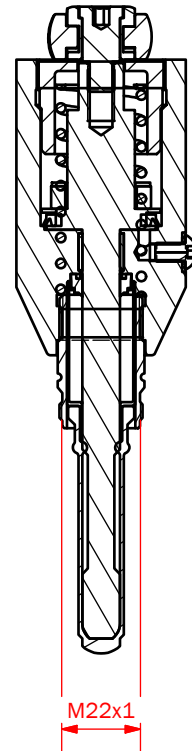

VALVE HEAD I40 TYPE N (Q), EPDM

ART. NO. 310044E

GENERAL

-  The KEOFIT CLASSIC "INGOLD" Sampling Valve owes its hygienic design and one-piece construction to the original KEOFIT valve. For 40 MM Ingold ports.
-  The product to be sampled should have a maximum viscosity of 0-1.000 cP and should not contain particles larger than 2 mm diameter.
-  The valve can be sterilized by means of SIP (EHEDG test) and cleaned by means of CIP (EHEDG certified). Not recommended for autoclave due to plastic parts.
-  The sampling valve can be used for any process sampling for microbiological, chemical and/or physical analysis.

FEATURES

-  Installation: 40 mm Ingold port
-  Operation: Pneumatically operated/lever handle
-  Inlet / Outlet: Depending on choice of valve body
-  Membrane: EPDM (EPL-60 - black)

CERTIFICATION*

· Conforms to 3-A · EHEDG CIP · 3.1 Material Certificate · EU 1935/2004

TECHNICAL DATA

Material (product contact)

· Membrane EPDM (EPL-60 - black)

Material (without product contact)

· Steel parts AISI 303L (1.4305)
 · Steel parts AISI 316L (1.4404)
 · Lever handle AISI 316 (1.4404)

Net Weight

· Kg/lbs 0,964 kg / 2,13 lbs

Spareparts

773144E SPARE PARTS FOR I 40 MM HEAD 310044E

Festo Fitting QSML-M5-4

| Hose Piece | Standard for 40 mm port length | Standard for 52 mm port length | |
|----------------|--|---|--|
| Mini Tri-Clamp | <p>Not available</p>  <p>310002</p> | <p>Not available</p>  <p>320002</p> | <p>Not available</p>  <p>320005</p> |
| Welding liner | <p>On request</p> | <p>On request</p> | <p>On request</p> |
| | <p>On request</p> | <p>On request</p> | <p>On request</p>  <p>320007</p> |