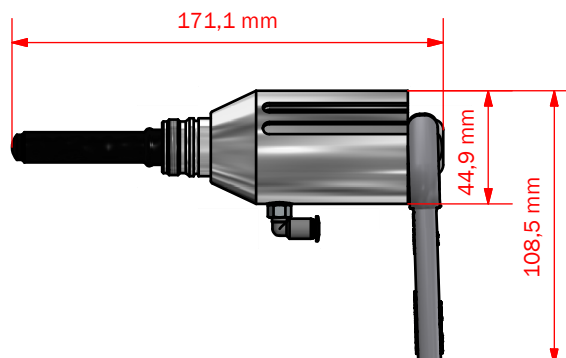

FEATURES

-  Installation: 40 mm Ingold port
-  Operation: Pneumatically operated/lever handle
-  Inlet / Outlet: Depending on choice of valve body
-  Membrane: EPDM (EPL-60 - black)

CERTIFICATION*

· Conforms to 3-A · EHEDG CIP · 3.1 Material Certificate · EU 1935/2004

Net Weight

· Kg/lbs 0,964 kg / 2,13 lbs

Spareparts

773144E SPARE PARTS FOR I 40 MM HEAD 310044E

Festo Fitting QSML-M5-4

| Hose Piece | Standard for 40 mm port length | Standard for 52 mm port length | |
|----------------|--|---|--|
| Mini Tri-Clamp | <p>Not available</p>  <p>310002</p> | <p>Not available</p>  <p>320002</p> | <p>Not available</p>  <p>320005</p> |
| Welding liner | <p>On request</p> | <p>On request</p> | <p>On request</p> |
| | <p>On request</p> | <p>On request</p> | <p>On request</p>  <p>320007</p> |